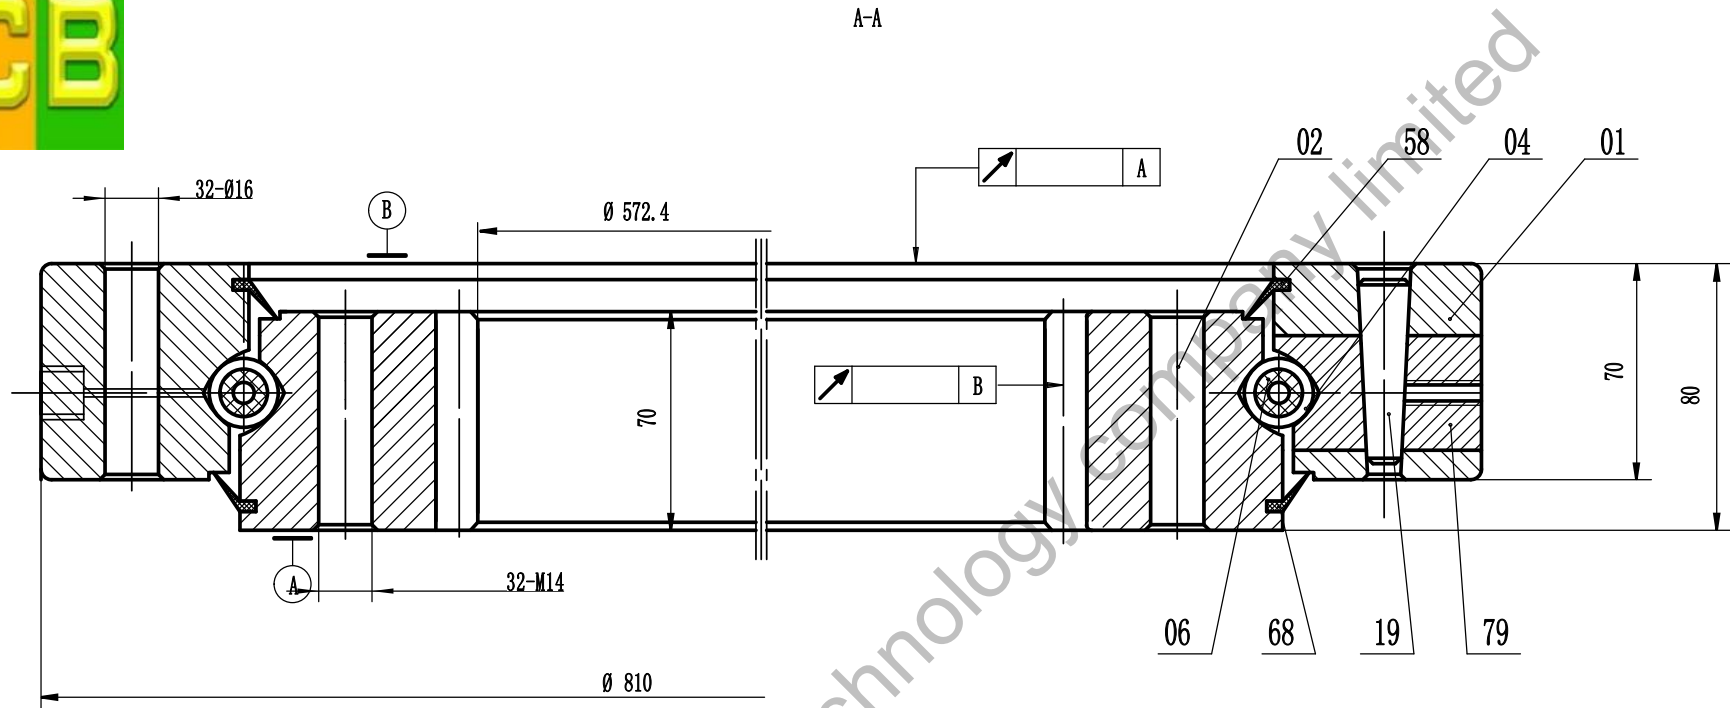

JCB

Remark:

1. Luoyang JCB Bearing Technology Co., Ltd is a design and manufacture Inc, we manufactured slewing bearing for all kinds of various brand excavator, specialize in industry of manufacturing slewing bearing for excavator more than 30 years.
2. This drawing is reference for user, if you need formal drawing, please contact with us to obtain the official drawing.

slewing bearing for swe excavator	SWE70(96Z)	
	Weight(kg)	
	Luoyang JCB Bearing Technology Co., Ltd	